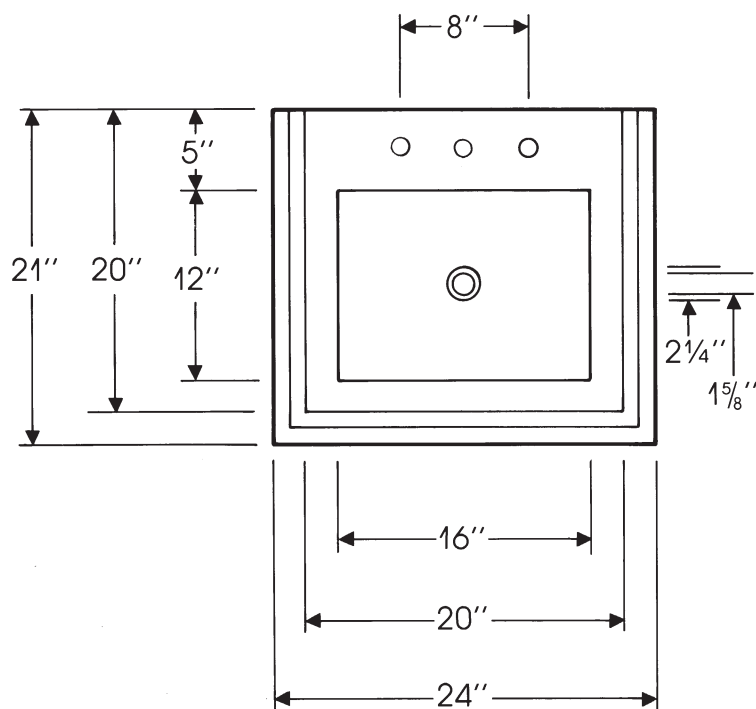

AZTECA IN MARBLE

AZTECA IN MARBLE

DIMENSIONS

Outside: 21" by 24"
Inside: 12" by 16"
Inside Depth: 5 1/2"

IMPORTANT:

These basins are hand crafted. We recommend you wait for basin before making your counter top cut-out. All dimensions are approximate.

NOTE:

Do to varying thicknesses of marble, our special Pop Up Plug, (MBD 3500 or MBD 3600) may be required.

Standard faucet drilling on this sink is 8". Please specify faucet drilling if not standard.

Locate waste and supply roughs 18"-20" from floor.

BATES

AND BATES

www.batesandbates.com

7310 ALONDRA BLVD. • PARAMOUNT, CALIFORNIA 90723 • (562) 808-2290 • FAX (562) 808-2289 • (800) 726-7680

M8