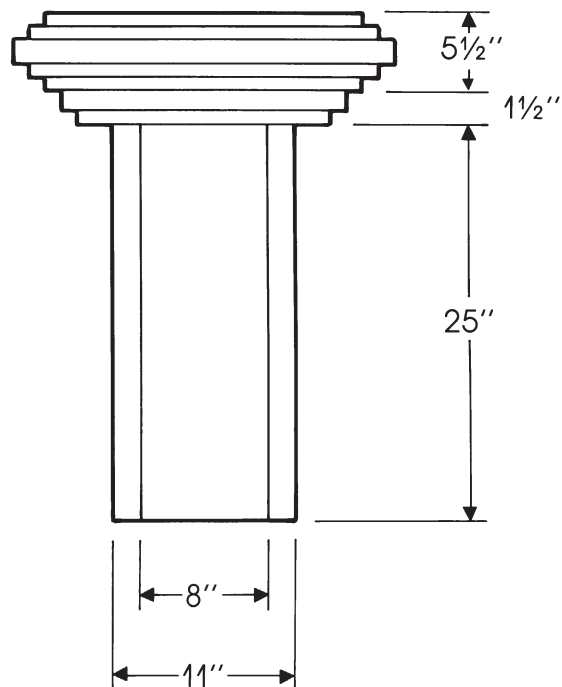

AZTECA IN MARBLE

AZTECA IN MARBLE

DIMENSIONS

Outside: 21" by 24"
Inside: 12" by 16"
Inside Depth: 5 1/2"

IMPORTANT:

These basins are hand crafted. We recommend you wait for basin before making your counter top cut-out. All dimensions are approximate.

NOTE:

Do to varying thicknesses of marble, our special Pop Up Plug, (MBD 3500 or MBD 3600) may be required.

Standard faucet drilling on this sink is 8". Please specify faucet drilling if not standard.

Locate waste and supply roughs 18"-20" from floor.

BATES

AND BATES

www.batesandbates.com

7310 ALONDRA BLVD. • PARAMOUNT, CALIFORNIA 90723 • (562) 808-2290 • FAX (562) 808-2289 • (800) 726-7680

M8