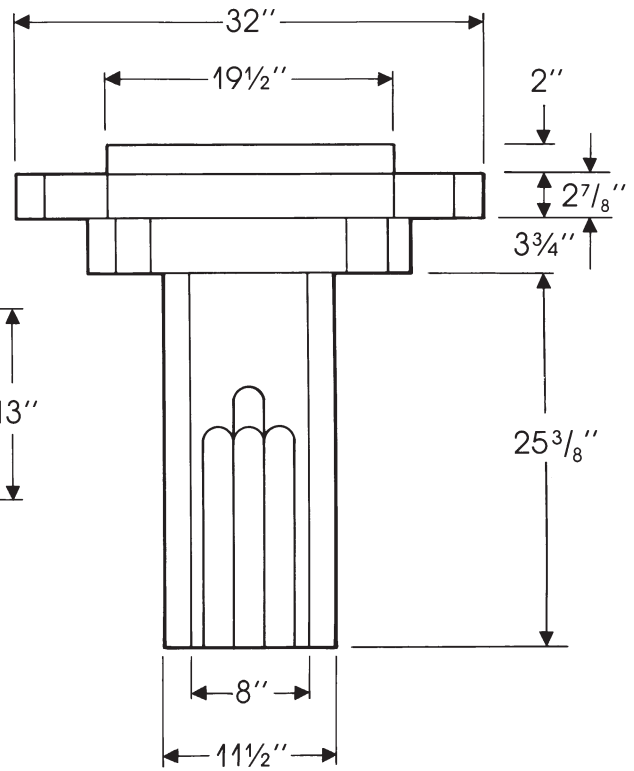

**DECO
IN MARBLE**

**DECO
IN MARBLE**

DIMENSIONS

Outside: 22" by 32"
 Inside: 13" by 20"
 Inside Depth: 5⁵/₈"

IMPORTANT:

These basins are hand crafted. We recommend you wait for basin before making your counter top cut-out. All dimensions are approximate.

NOTE:

Do to varying thicknesses of marble, our special Pop Up Plug, (MBD 3500 or MBD 3600) may be required.

Standard faucet drilling on this sink is 10". Please specify faucet drilling if not standard.

Locate waste and supply roughs 18"-20" from floor.