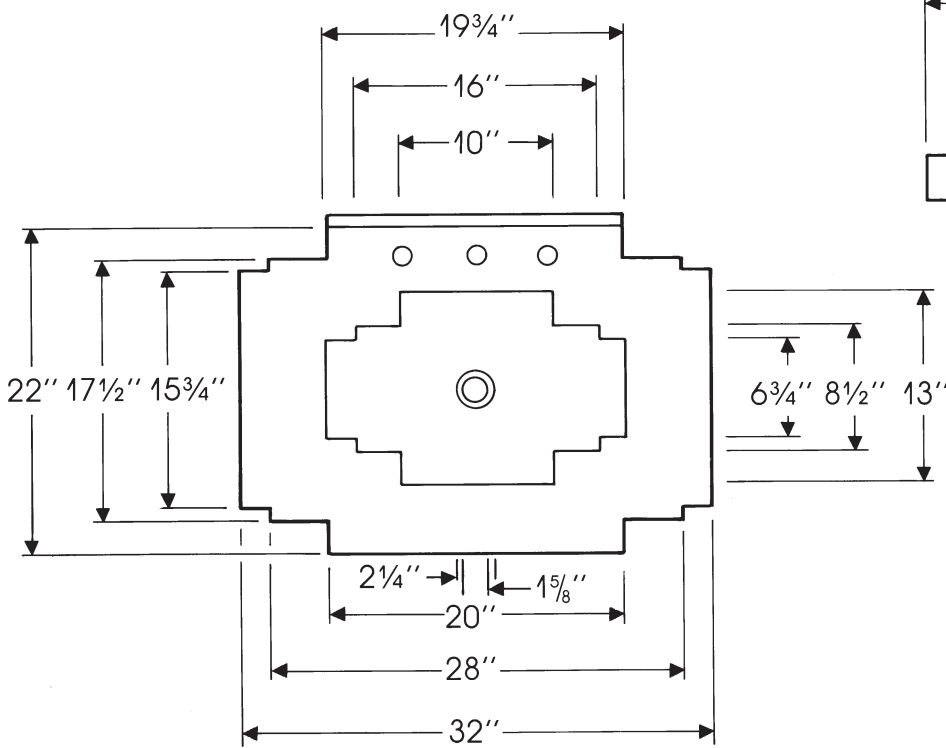

**DECO
IN MARBLE**

**DECO
IN MARBLE**

DIMENSIONS

Outside: 22" by 32"
 Inside: 13" by 20"
 Inside Depth: 5⁵/₈"

IMPORTANT:

These basins are hand crafted. We recommend you wait for basin before making your counter top cut-out. All dimensions are approximate.

NOTE:

Do to varying thicknesses of marble, our special Pop Up Plug, (MBD 3500 or MBD 3600) may be required.

Standard faucet drilling on this sink is 10". Please specify faucet drilling if not standard.

Locate waste and supply roughs 18"-20" from floor.