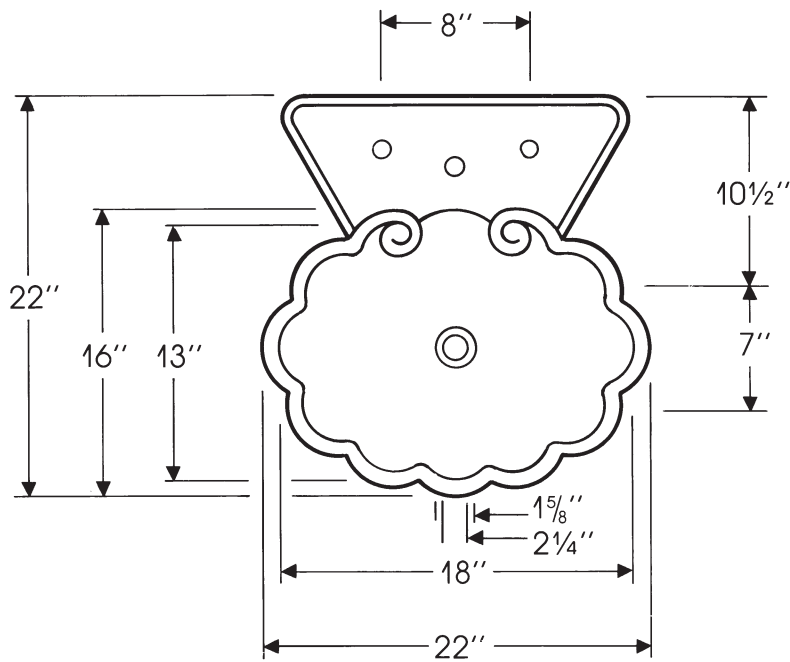

LA CONCHA IN MARBLE

LA CONCHA IN MARBLE

DIMENSIONS

Outside: 22" by 22"
Inside: 13" by 18"
Inside Depth: 5 1/4"

IMPORTANT:

These basins are hand crafted. We recommend you wait for basin before making your counter top cut-out. All dimensions are approximate.

NOTE:

Due to varying thicknesses of marble, our special Pop Up Plug, (MBD 3500 or MBD 3600) may be required.

Standard faucet drilling on this sink is 8". Please specify faucet drilling if not standard.

Locate waste and supply roughs 18"-20" from floor.