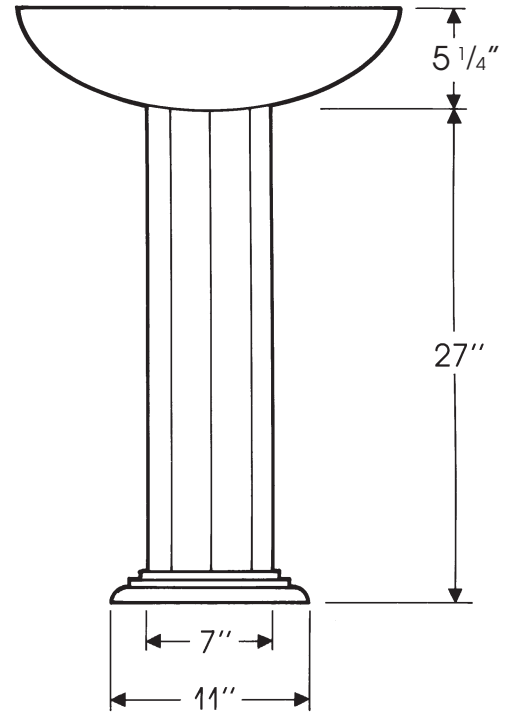

LA CONCHA IN MARBLE

LA CONCHA IN MARBLE

DIMENSIONS

Outside: 22" by 22"
Inside: 13" by 18"
Inside Depth: 5 1/4"

IMPORTANT:

These basins are hand crafted. We recommend you wait for basin before making your counter top cut-out. All dimensions are approximate.

NOTE:

Due to varying thicknesses of marble, our special Pop Up Plug, (MBD 3500 or MBD 3600) may be required.

Standard faucet drilling on this sink is 8". Please specify faucet drilling if not standard.

Locate waste and supply roughs 18"-20" from floor.