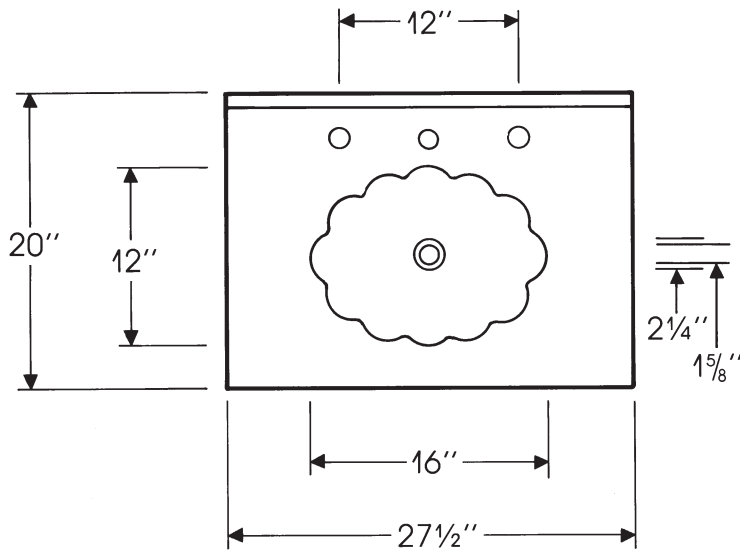

FLORENCE IN MARBLE

FLORENCE IN MARBLE

DIMENSIONS:

Outside: 20" by 27 1/2"
Inside: 12" by 16"
Inside Depth: 5 1/8"

IMPORTANT:

These basins are hand crafted. We recommend you wait for basin before making your counter top cut-out. All dimensions are approximate.

NOTE:

Do to varying thicknesses of marble, our special Pop Up Plug, (MBD 3500 or MBD 3600) may be required.

Standard faucet drilling on this sink is 12". Please specify faucet drilling if not standard.

Locate waste and supply roughs 18"-20" from floor.