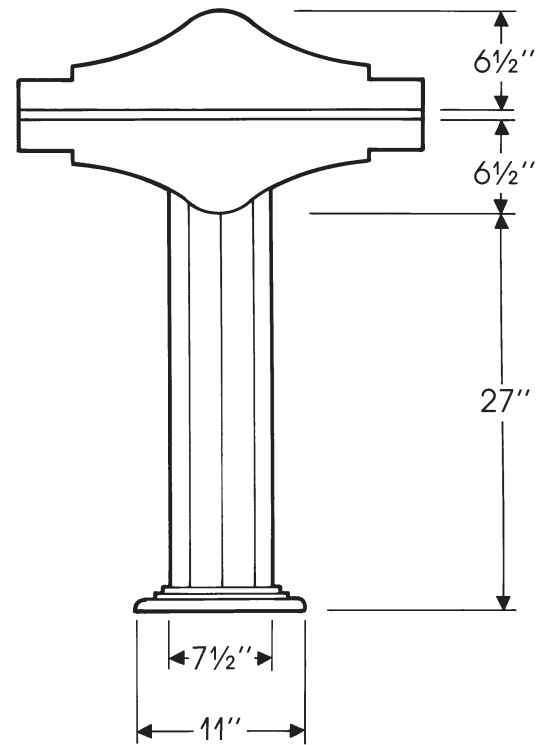

FLORENCE IN MARBLE

FLORENCE IN MARBLE

DIMENSIONS:

Outside: 20" by 27 1/2"
Inside: 12" by 16"
Inside Depth: 5 1/8"

IMPORTANT:

These basins are hand crafted. We recommend you wait for basin before making your counter top cut-out. All dimensions are approximate.

NOTE:

Do to varying thicknesses of marble, our special Pop Up Plug, (MBD 3500 or MBD 3600) may be required.

Standard faucet drilling on this sink is 12". Please specify faucet drilling if not standard.

Locate waste and supply roughs 18"-20" from floor.