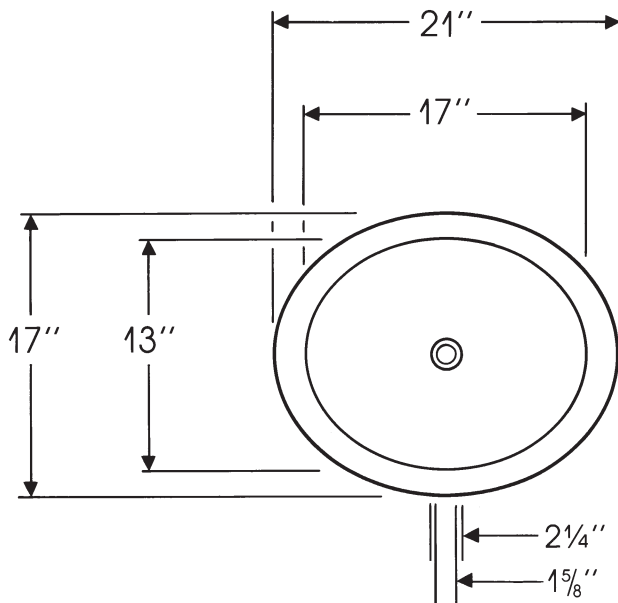

RIATTA IN MARBLE

RIATTA IN MARBLE

DIMENSIONS

Outside: 17" by 21"
Inside: 13" by 17"
Inside Depth: 5 1/2"

IMPORTANT:

These basins are hand crafted. We recommend you wait for basin before making your counter top cut-out. All dimensions are approximate.

NOTE:

Do to varying thicknesses of marble, our special Pop Up Plug, (MBD 3500 or MBD 3600) may be required.

BATES

AND BATES

www.batesandbates.com

7310 ALONDRA BLVD. • PARAMOUNT, CALIFORNIA 90723 • (562) 808-2290 • FAX (562) 808-2289 • (800) 726-7680

M3