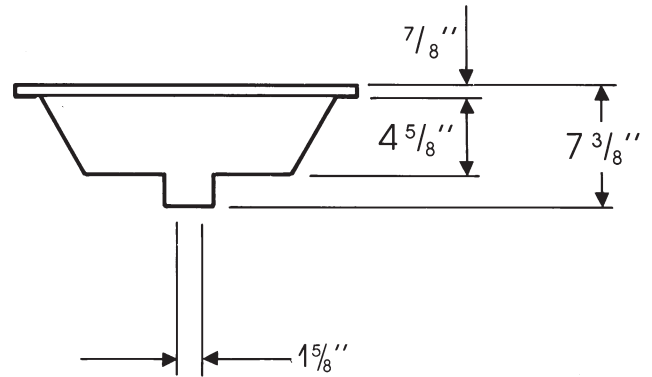

RIATTA IN MARBLE

RIATTA IN MARBLE

DIMENSIONS

Outside: 17" by 21"
Inside: 13" by 17"
Inside Depth: 5 1/2"

IMPORTANT:

These basins are hand crafted. We recommend you wait for basin before making your counter top cut-out. All dimensions are approximate.

NOTE:

Do to varying thicknesses of marble, our special Pop Up Plug, (MBD 3500 or MBD 3600) may be required.

BATES

AND BATES

www.batesandbates.com

7310 ALONDRA BLVD. • PARAMOUNT, CALIFORNIA 90723 • (562) 808-2290 • FAX (562) 808-2289 • (800) 726-7680

M3