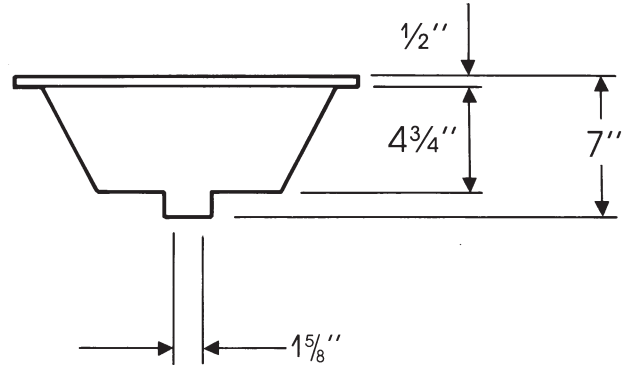

POMPEI IN MARBLE

POMPEI IN MARBLE

DIMENSIONS

Outside: 16" by 19"
Inside: 13" by 16 3/4"
Inside Depth: 5 1/4"

IMPORTANT:

These basins are hand crafted. We recommend you wait for basin before making your counter top cut-out. All dimensions are approximate.

NOTE:

Do to varying thicknesses of marble, our special Pop Up Plug, (MBD 3500 or MBD 3600) may be required.

BATES

AND BATES

www.batesandbates.com

7310 ALONDRA BLVD. • PARAMOUNT, CALIFORNIA 90723 • (562) 808-2290 • FAX (562) 808-2289 • (800) 726-7680

M2