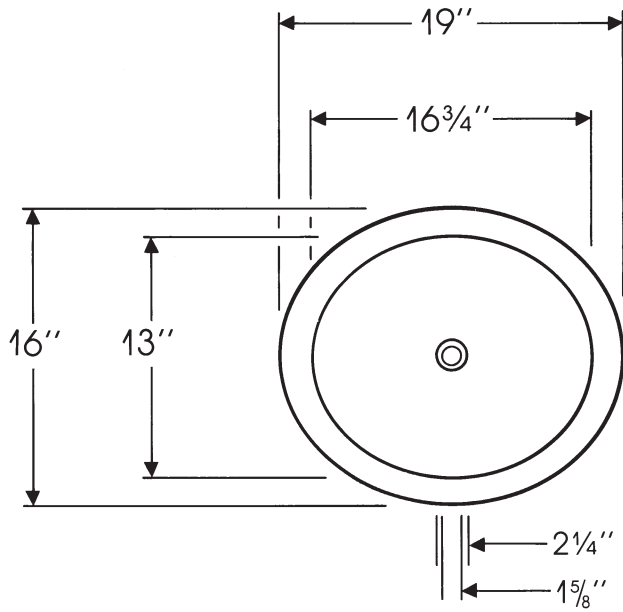

POMPEI IN MARBLE

POMPEI IN MARBLE

DIMENSIONS

Outside: 16" by 19"
Inside: 13" by 16 3/4"
Inside Depth: 5 1/4"

IMPORTANT:

These basins are hand crafted. We recommend you wait for basin before making your counter top cut-out. All dimensions are approximate.

NOTE:

Do to varying thicknesses of marble, our special Pop Up Plug, (MBD 3500 or MBD 3600) may be required.

BATES

AND BATES

www.batesandbates.com

7310 ALONDRA BLVD. • PARAMOUNT, CALIFORNIA 90723 • (562) 808-2290 • FAX (562) 808-2289 • (800) 726-7680

M2