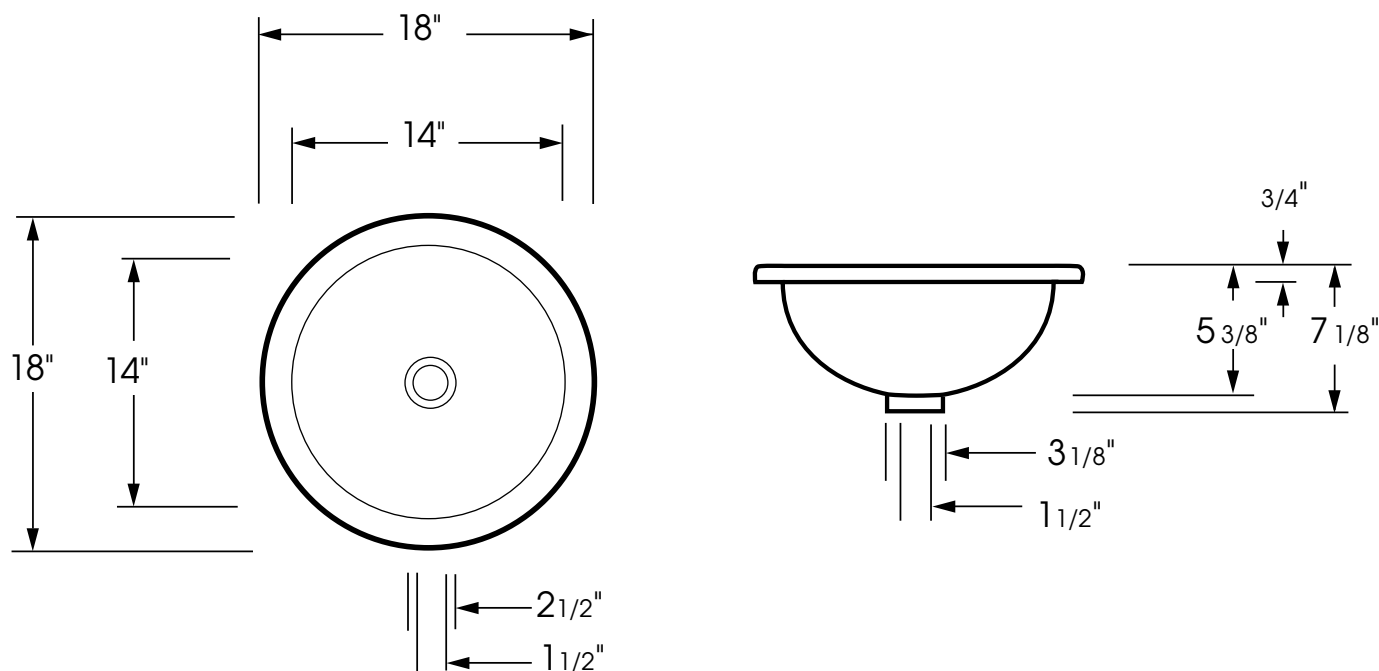

**VERONA
IN MARBLE**

VERONA

DIMENSIONS:

Outside: 18" Dia.
 Inside: 14" Dia.
 Inside Depth: 5 3/8"

IMPORTANT:

These basins are hand crafted. We recommend you wait for basin before making your counter top cut-out. All dimensions are approximate.