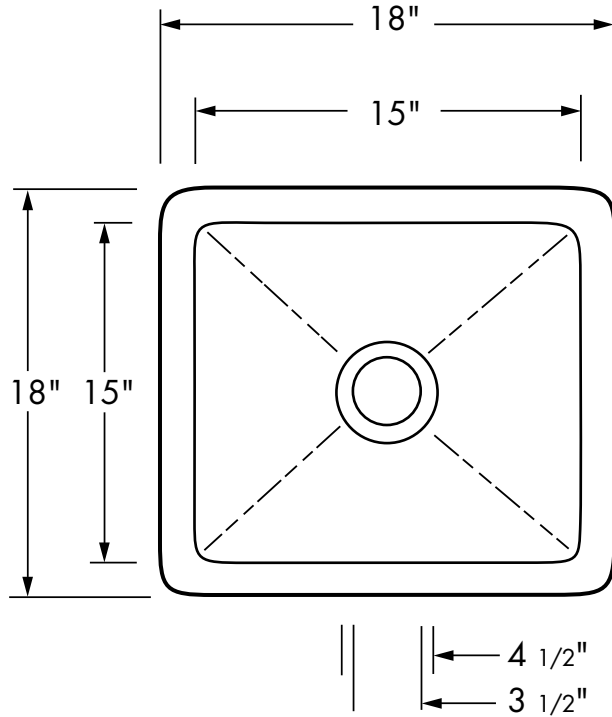

**S1515 LARGE SQUARE
IN STAINLESS STEEL**

**S1515 LARGE SQUARE
IN STAINLESS STEEL
12 Gauge**

DIMENSIONS:
 Outside: 18" by 18"
 Inside: 15" by 15"
 Inside Depth: 8" or 10"
 12 Gauge

IMPORTANT:
 We recommend you wait for
 basin before making your
 counter top cut-out. All
 dimensions are approximate.