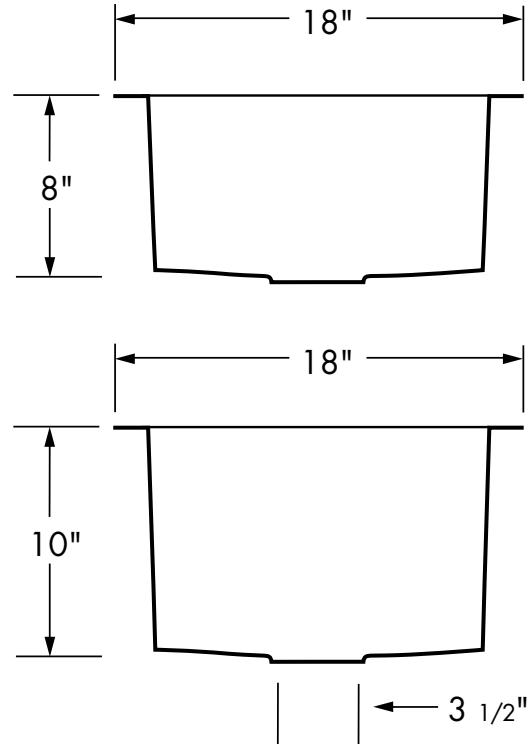

**S1515 LARGE SQUARE
IN STAINLESS STEEL**

**S1515 LARGE SQUARE
IN STAINLESS STEEL
12 Gauge**

DIMENSIONS:
 Outside: 18" by 18"
 Inside: 15" by 15"
 Inside Depth: 8" or 10"
 12 Gauge

IMPORTANT:
 We recommend you wait for
 basin before making your
 counter top cut-out. All
 dimensions are approximate.