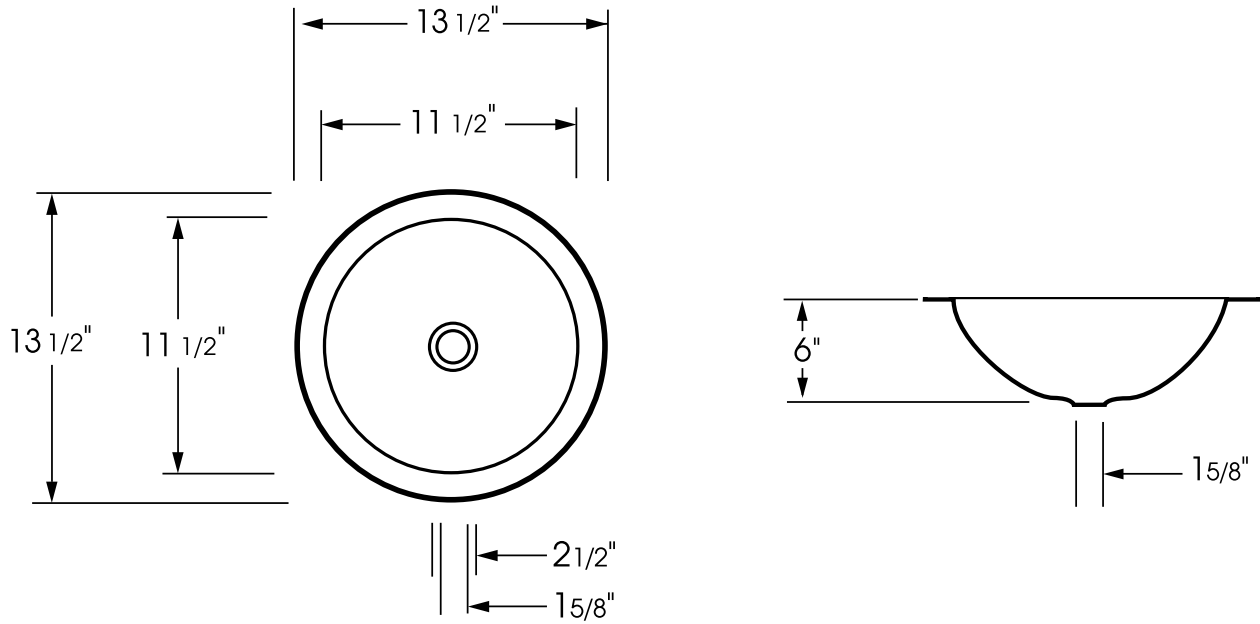

**SMALL ROUND  
IN STAINLESS STEEL**

**SMALL ROUND  
IN STAINLESS STEEL  
16 Gauge**

**DIMENSIONS:**

Outside: 13 1/2" by 13 1/2"

Inside: 11 1/2" by 11 1/2"

Inside Depth: 6"

**IMPORTANT:**

We recommend you wait for basin before making your counter top cut-out. All dimensions are approximate.