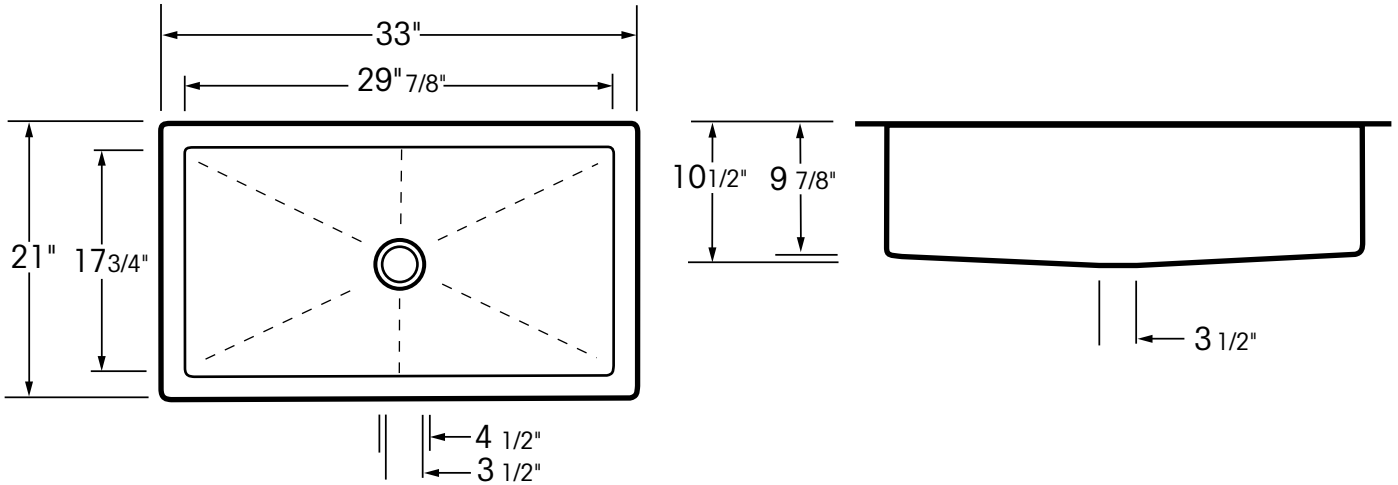

LARGE RECTANGLE IN STAINLESS STEEL

LARGE RECTANGLE IN STAINLESS STEEL 12 Gauge

DIMENSIONS:

Outside: 21" by 33"
 Inside: 17 3/4" by 29 7/8"
 Inside Depth: 9 7/8"

IMPORTANT:

We recommend you wait for
 basin before making your
 counter top cut-out. All
 dimensions are approximate.