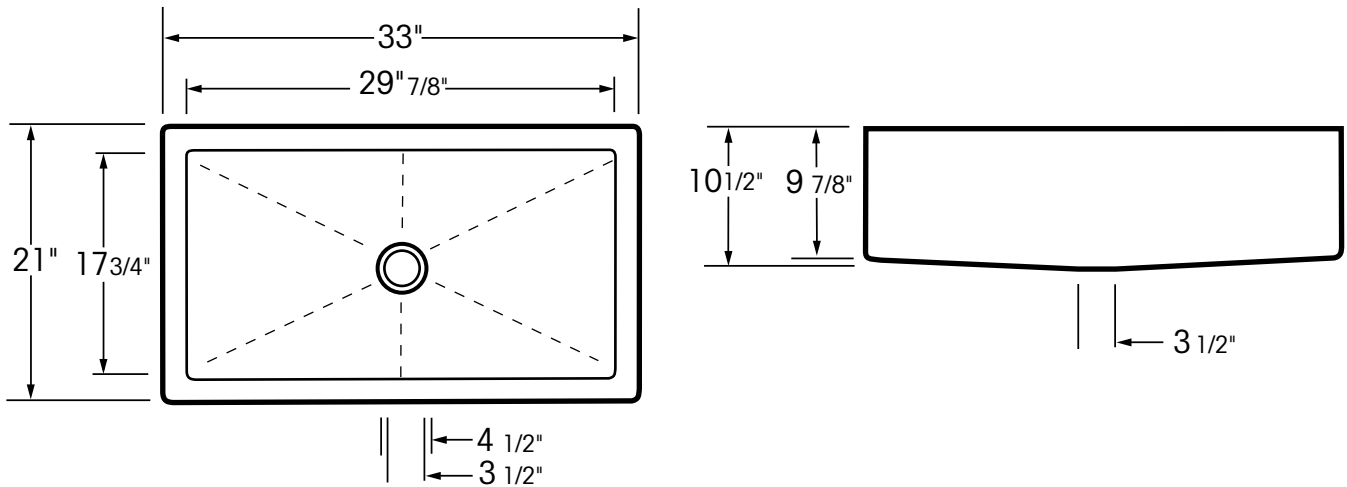

**FARMHOUSE
IN STAINLESS STEEL
OR OLD COPPER**

**FARMHOUSE
IN STAINLESS STEEL
OR OLD COPPER
12 Gauge Stainless Steel
1/8" Copper**

OPTIONS		
	Yes	No
Self-rimming	x	
Under Counter	x	

DIMENSIONS:

Outside: 21" by 33"
 Inside: 17 3/4" by 29 7/8"
 Inside Depth: 9 7/8"

IMPORTANT:

We recommend you wait for basin before making your counter top cut-out. All dimensions are approximate.

AND BATES

www.batesandbates.com