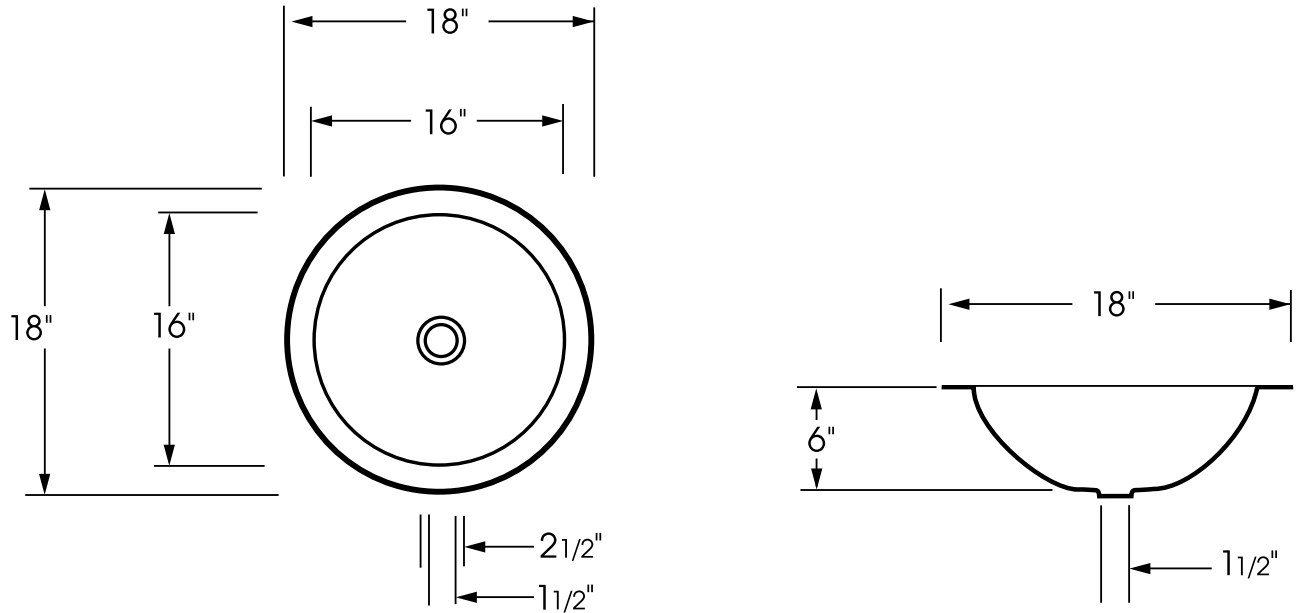

**ROUND
IN STAINLESS STEEL**

**ROUND
IN STAINLESS STEEL
16 Gauge**

DIMENSIONS

Outside: 18" by 18"
 Inside: 16" by 16"
 Inside Depth: 6"

IMPORTANT:

We recommend you wait for basin before making your counter top cut-out. All dimensions are approximate.

OPTIONS

	Yes	No
Self-rimming	x	
Under Counter	x	
On Top of Counter	x	

AND BATES

www.batesandbates.com