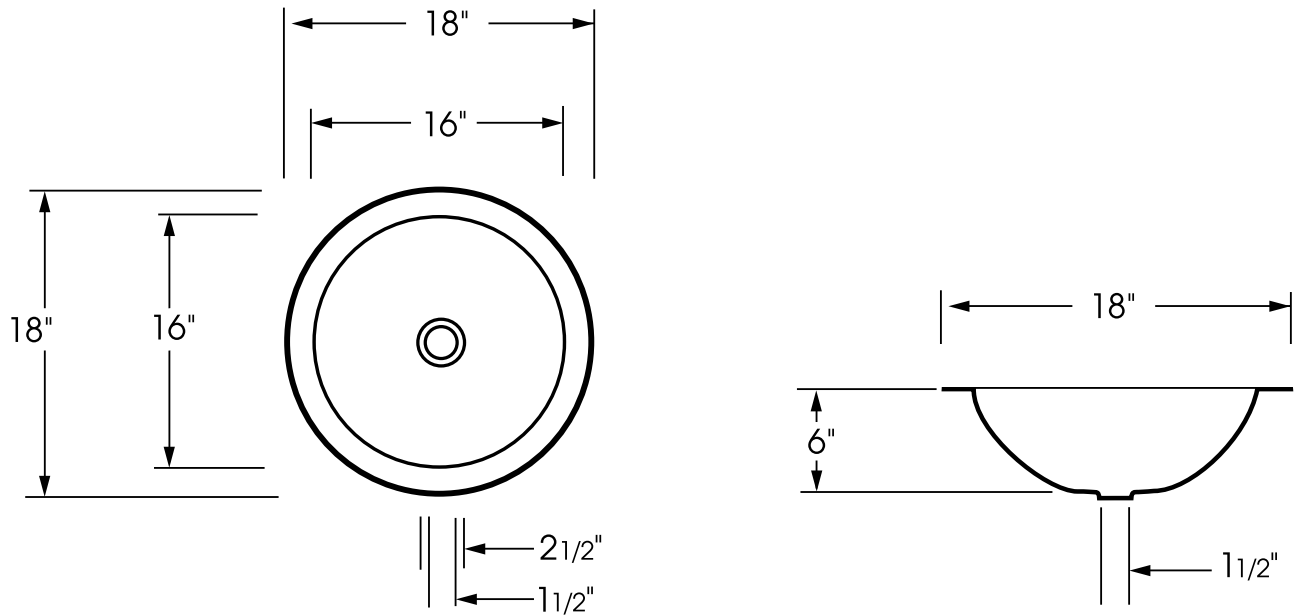

**ROUND
IN STAINLESS STEEL**

**ROUND
IN STAINLESS STEEL
16 Gauge**

DIMENSIONS

Outside: 18" by 18"

Inside: 16" by 16"

Inside Depth: 6"

IMPORTANT:

We recommend you wait for basin before making your counter top cut-out. All dimensions are approximate.