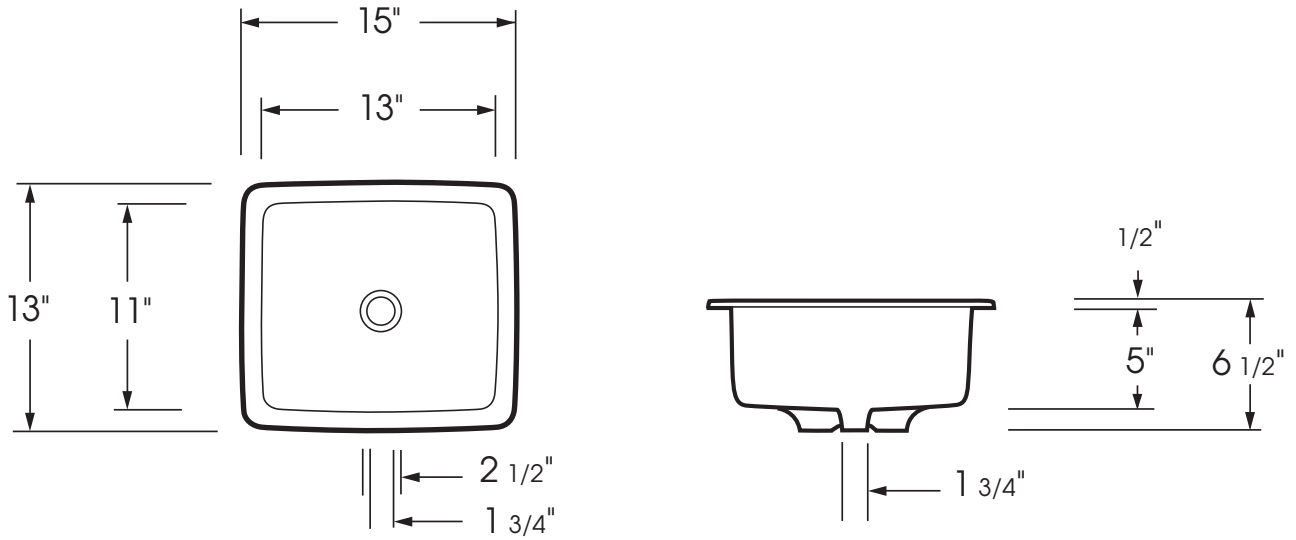

**VICKI - P1113V
IN PORCELAIN**

**VICKI - P1113V
IN PORCELAIN**

DIMENSIONS:

Outside: 13" by 15"
 Inside: 11" by 13"
 Inside Depth: 5 1/2"

IMPORTANT:

These basins are hand crafted. We recommend you wait for basin before making your counter top cut-out. All dimensions are approximate.

	OPTIONS	
	Yes	No
Self-rimming		X
Under Counter	X	

AND BATES

www.batesandbates.com