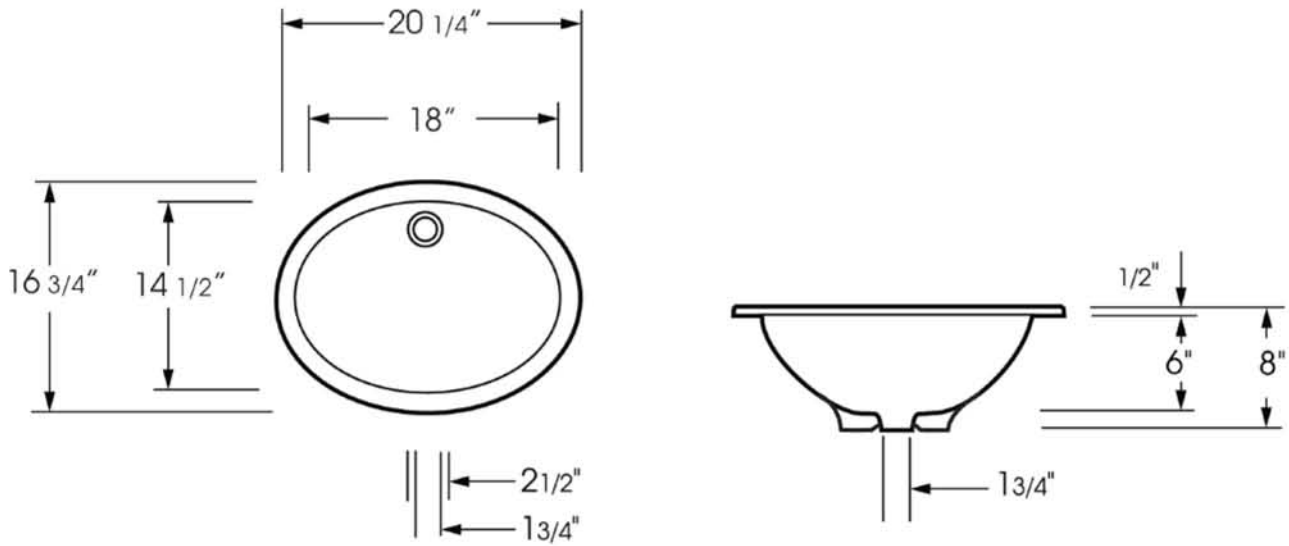

**P1417 - DOREEN
IN PORCELAIN**

**P1417 - DOREEN
IN PORCELAIN**

DIMENSIONS:

Outside: 16 3/4" by 20 1/4"
 Inside: 14 1/2" by 18"
 Inside Depth: 6 1/2"

IMPORTANT:

These basins are hand crafted. We recommend you wait for basin before making your counter top cut-out. All dimensions are approximate.