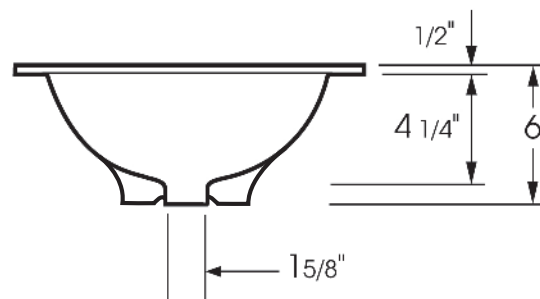

**P1215 - MISSY  
P1013 - TERI  
IN PORCELAIN**

**P1215 - MISSY  
P1013 - TERI  
IN PORCELAIN**

**DIMENSIONS:**

Outside: 12 3/4" by 15 1/2"

Inside: 10" by 13"

Inside Depth: 4 3/4"

**IMPORTANT:**

These basins are hand crafted. We recommend you wait for basin before making your counter top cut-out. All dimensions are approximate.