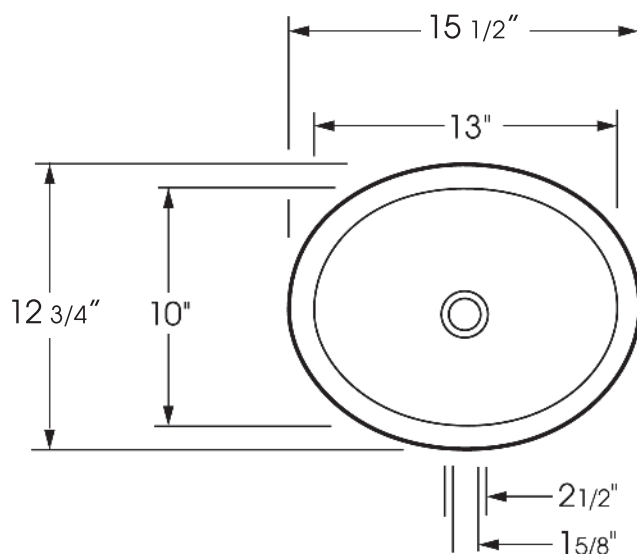

**P1215 - MISSY  
P1013 - TERI  
IN PORCELAIN**

**P1215 - MISSY  
P1013 - TERI  
IN PORCELAIN**

**DIMENSIONS:**

Outside: 12 3/4" by 15 1/2"

Inside: 10" by 13"

Inside Depth: 4 3/4"

**IMPORTANT:**

These basins are hand crafted. We recommend you wait for basin before making your counter top cut-out. All dimensions are approximate.

**MISSY OPTIONS**

	Yes	No
Self-rimming	X	
Under Counter		X

**TERI OPTIONS**

	Yes	No
Self-rimming	X	
Under Counter		X

AND BATES

[www.batesandbates.com](http://www.batesandbates.com)

7310 ALONDRA BLVD. • PARAMOUNT, CALIFORNIA 90723 • (562) 808-2290 • FAX (562) 808-2289 • (800) 726-7680