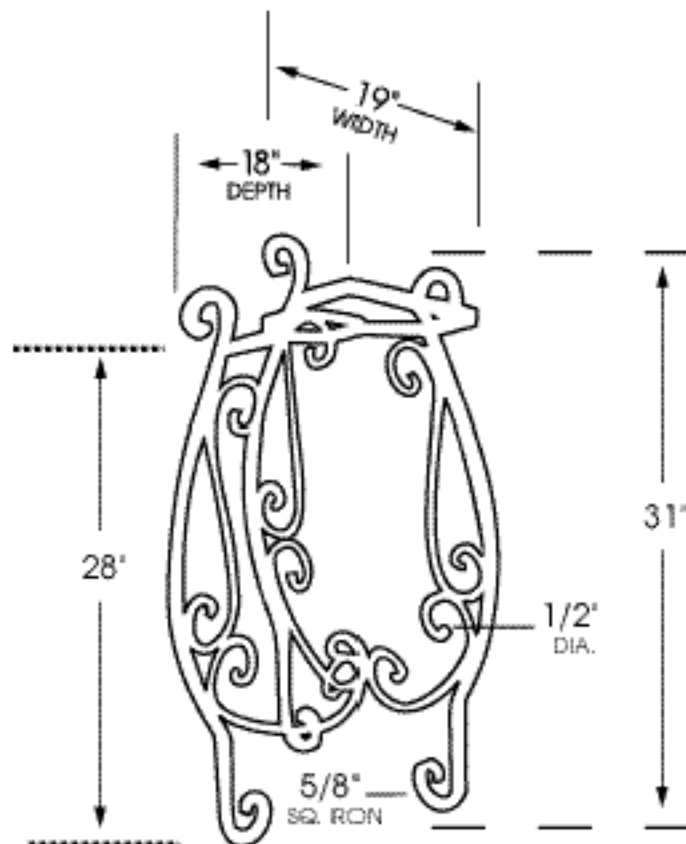

BAROQUE WROUGHT IRON STAND

BAROQUE WROUGHT IRON STAND

DIMENSIONS:

Depth: 18"
Width: 19" by 19"
Height: 31"
Sink Support
Ring to Floor: 28"
Weight: 35 lbs.
Square Iron Legs: 5/8"
Decorative Iron: 1/2"

OPTIONS

Yes No

Self-rimming
Under Counter

BATES

BAROQUE

AND BATES