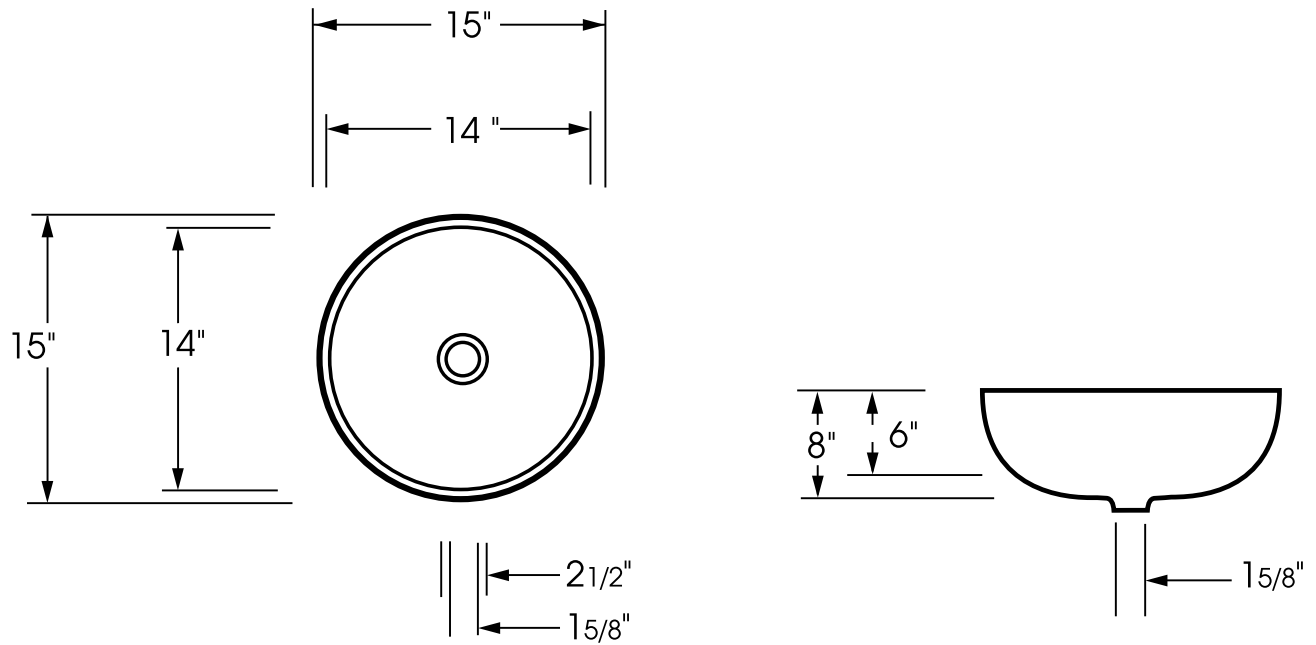

ACAPULCO HAMMERTONE IN ALEGRE

ACAPULCO HAMMERTONE IN ALEGRE

DIMENSIONS

Outside: 15" by 15"
 Inside: 14" by 14"
 Inside Depth: 6"

IMPORTANT:

These basins are hand crafted.
 We recommend you wait for basin
 before making your counter top
 cut-out. All dimensions are
 approximate.