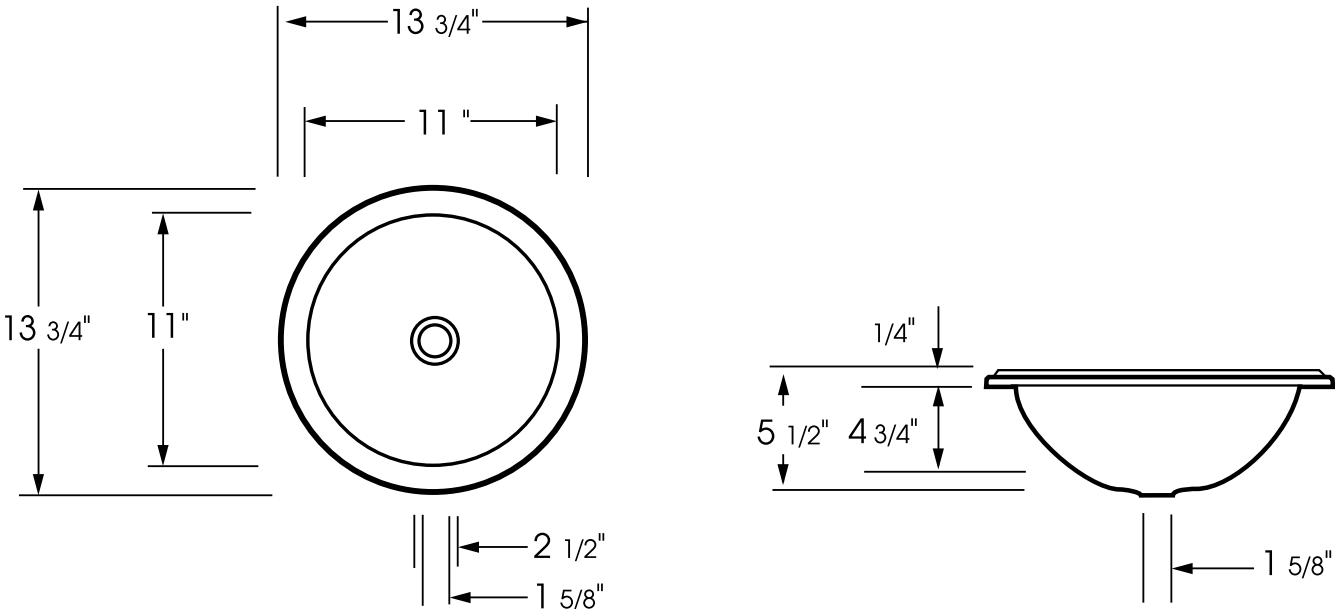

**CANCUN MELON  
IN ALEGRE**

**CANCUN MELON  
IN ALEGRE**

**DIMENSIONS**

Outside: 13 3/4" by 13 3/4"  
 Inside: 11" by 11"  
 Inside Depth: 5"

**IMPORTANT:**

These basins are hand crafted.  
 We recommend you wait for  
 basin before making your  
 counter top cut-out. All  
 dimensions are approximate.